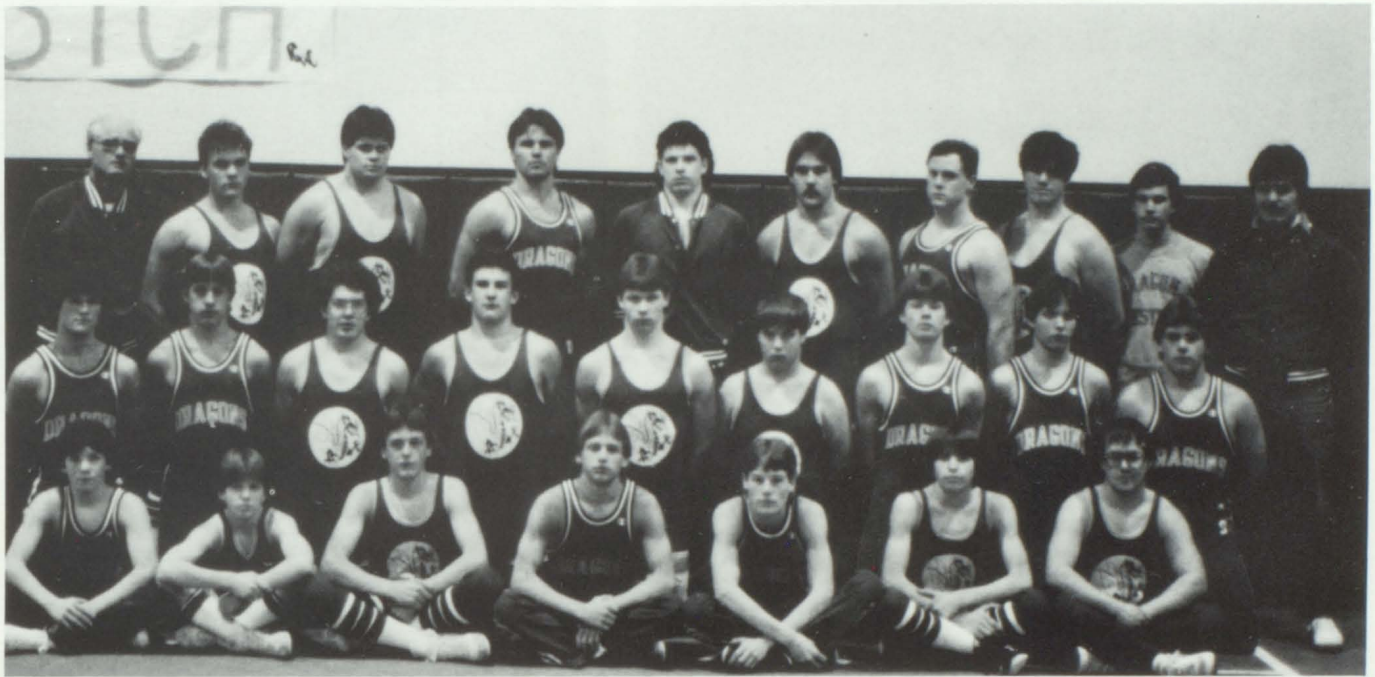

WRESTLINGS!!!!

Row 1: Joel Auers, Tom Houle, Jamie Hepburn, Todd Schuler, Andy Rohweder, David David, Jay Martin. Row 2: Bill Thomas, Jay Steele, Bryan Kelling, Joey France, Scott Isackson, Bobby Hanson, Scott Steele, Paul Kirchberg, Chris Miller. Row 3: Coach Schuler, Rick Perez, Jeff Steele, Travis Carpenter, Tony Hingos, Al Theimann, Tom Doane, Joe Sutton, Larry Zaun, Coach Saunders.